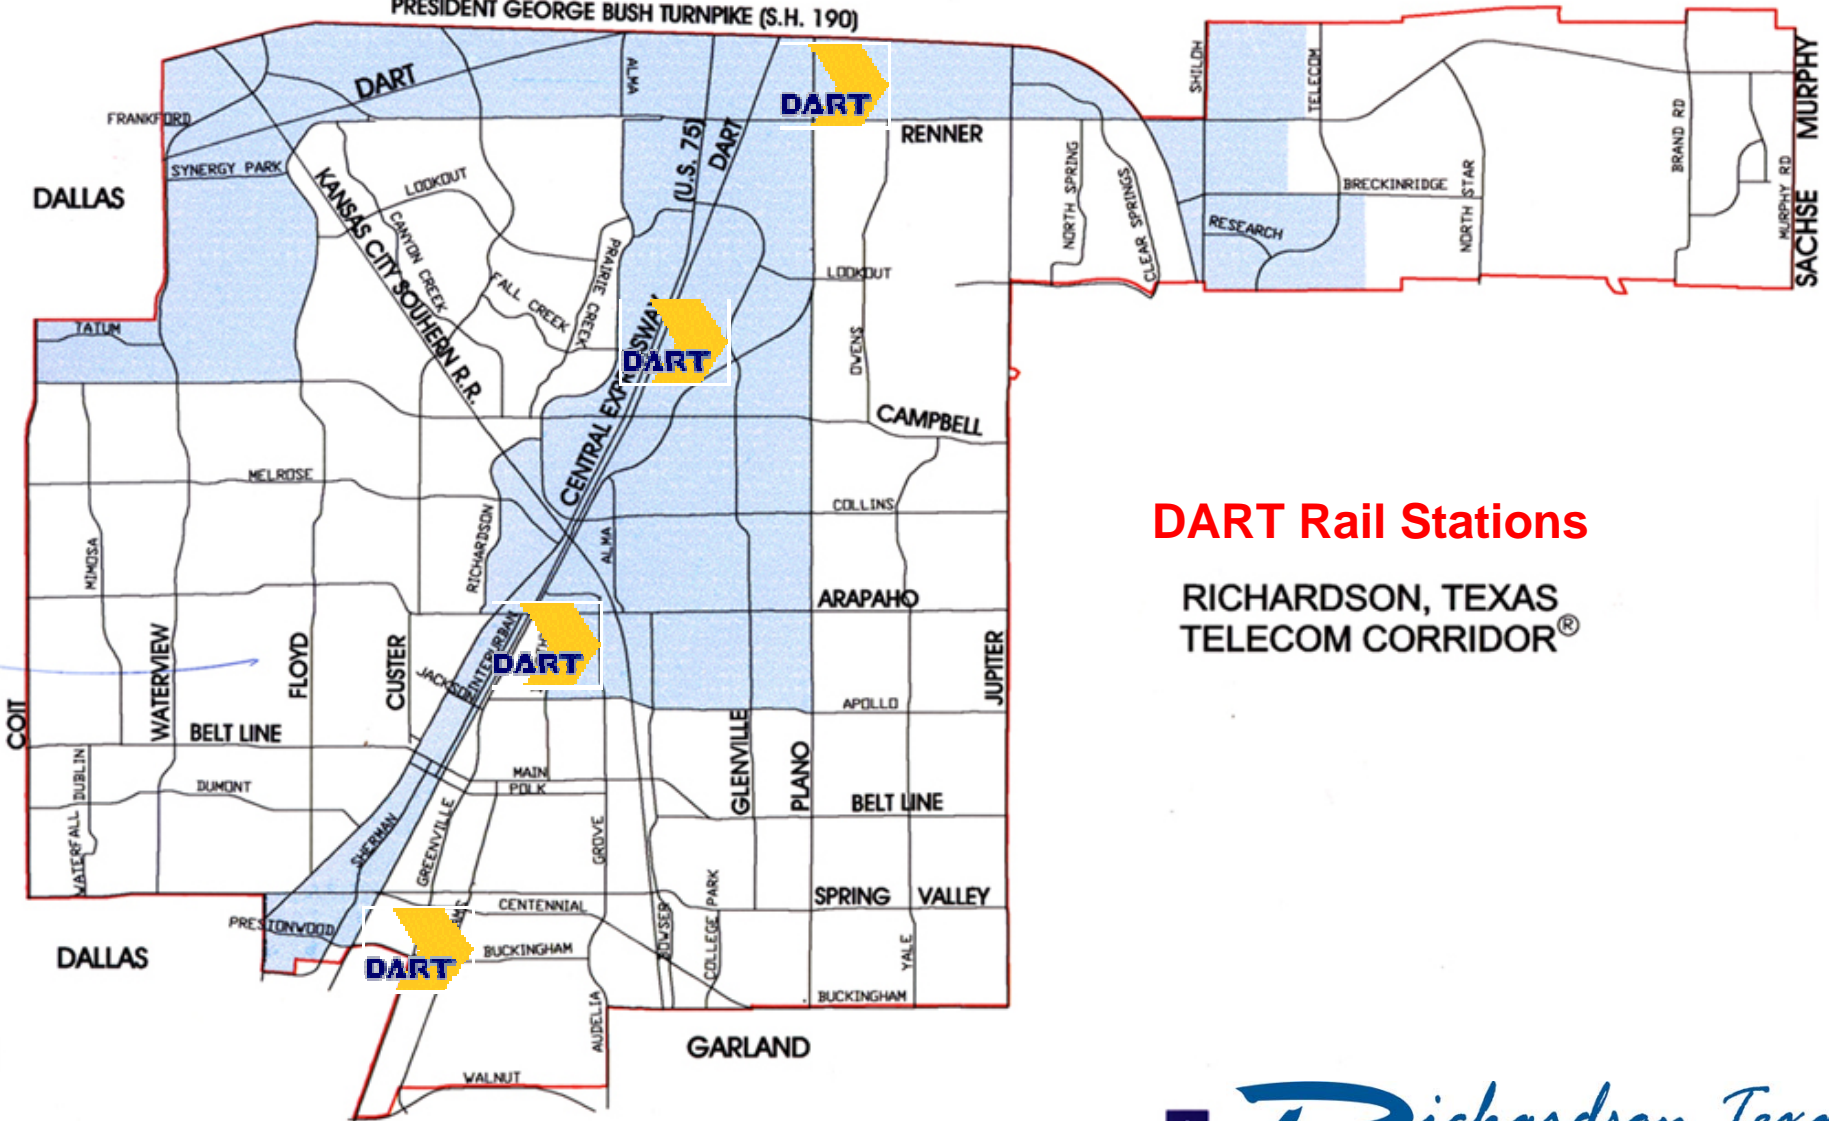

PLANO

PRESIDENT GEORGE BUSH TURNPIKE (S.H. 190)

DART Rail Stations
 RICHARDSON, TEXAS
 TELECOM CORRIDOR®